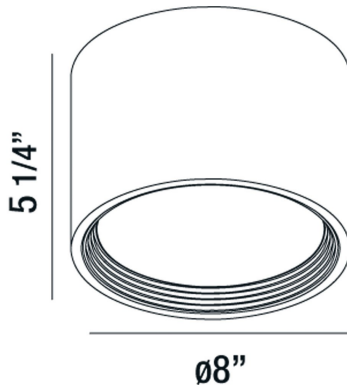

PROJECT INFORMATION

Job Name: Date: Category:

Comments: