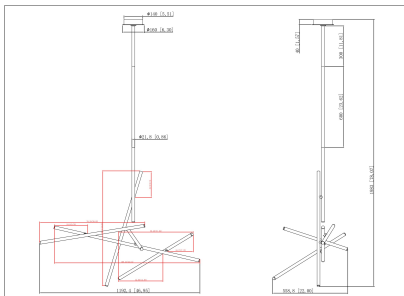

CROSSROADS, 47" CHANDELIER

PRODUCT DETAILS

No.	:	36250-011
Product Color	:	BLACK
Product Material	:	METAL
Shade / Accent Colour	:	FROSTED
Shade / Accent Material	:	ACRYLIC
Length	:	47"
Width	:	22"
Height	:	40.5"
Overall Height	:	78"
Weight	:	9.4lbs

ITEM NO.	FINISH	SHADE
36250-011	BLACK	FROSTED
36250-028	SATIN NICKEL	FROSTED
36250-035	ANTIQUÉ BRASS	FROSTED

TECHNICAL DETAILS

Hanging Support Type	:	ROD
Hanging Support Length	:	36"
Rods Included	:	12"+24"
Canopy / Backplate Height	:	1.5"
Canopy / Backplate Dia.	:	6.25"
Location	:	DRY
Approval	:	