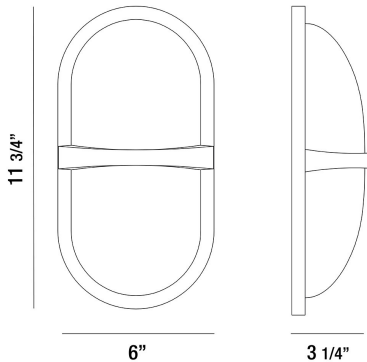

OSLER, SMALL OUTDOOR WALL SCONCE

PRODUCT DETAILS

No.	:	35988-014
Product Color	:	TEXTURED SILVER
Shade / Accent Colour	:	WHITE GLASS
Width	:	6"
Height	:	11.75"
Ext	:	3.25"
Weight	:	3.1lbs

LIGHT SOURCE DETAILS

Light Source Type	:	INTEGRATED LED
Input Voltage	:	120V
Bulb Voltage	:	120V
Socket Type	:	LED
Total Wattage	:	9W
Total Lumen	:	540lm
Kelvin	:	3000K
CRI	:	80
Dimmable	:	Yes

Options Available

ITEM NO.	FINISH	SHADE
35988-014	TEXTURED SILVER	WHITE GLASS

TECHNICAL DETAILS

Hanging Support Length	:	6"
Canopy / Backplate Length	:	11.75"
Canopy / Backplate Height	:	0.5"
Canopy / Backplate Width	:	6"
IP Rating	:	44
Location	:	WET
Approval	:	
Title 24	:	Yes

PROJECT INFORMATION