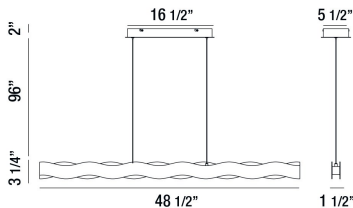

RIPPLE, 49" LINEAR CHANDELIER

PRODUCT DETAILS

No.	:	35956-013
Product Color	:	BLACK
Product Material	:	METAL
Shade / Accent Colour	:	SILVER
Shade / Accent Material	:	METAL WAVES
Length	:	48.5"
Width	:	1.5"
Height	:	3.25"
Overall Height	:	101.25"
Weight	:	9.7lbs

ITEM NO.	FINISH	SHADE
35956-013	BLACK	SILVER
35956-020	BRONZE	GOLD

TECHNICAL DETAILS

Hanging Support Type	:	AIRCRAFT CABLE
Hanging Support Length	:	96"
Canopy / Backplate Length	:	16.5"
Canopy / Backplate Height	:	2"
Canopy / Backplate Width	:	5.5"
Location	:	DRY
Approval	:	