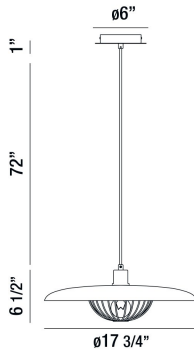

LANDIGO, 18" ROUND PENDANT

Options Available

ITEM NO.	FINISH	SHADE
35952-015	ANTIQUE BRASS	ANTIQUE BRASS
35952-022	ANTIQUE BRASS	BLACK
35952-039	ANTIQUE BRASS	WOOD

PRODUCT DETAILS

No.	:	35952-015
Product Color	:	ANTIQUE BRASS
Product Material	:	METAL
Shade / Accent Colour	:	ANTIQUE BRASS
Shade / Accent Material	:	METAL
Diameter	:	17.75"
Height	:	6.5"
Overall Height	:	79.5"
Weight	:	6lbs

LIGHT SOURCE DETAILS

Number of Bulbs	:	1
Light Source	:	Incandescent
Light Source Type	:	A19
Input Voltage	:	120V
Bulb Voltage	:	120V
Socket Type	:	E26
Wattage	:	60W
Total Wattage	:	60W
Bulb Included	:	No
Dimmable	:	Yes

TECHNICAL DETAILS

Hanging Support Type	:	WIRE
Hanging Support Length	:	72"
Canopy / Backplate Height	:	1"
Canopy / Backplate Dia.	:	6"
Location	:	DRY
Approval	:	

PROJECT INFORMATION

 Job Name: Date: Type: