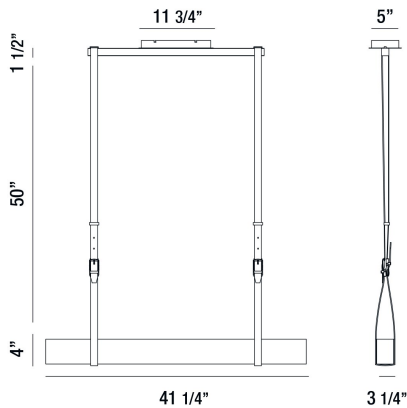

HARBOURVIEW, 41" LINEAR CHANDELIER

PRODUCT DETAILS

No.	:	35942-016
Product Color	:	ANTIQUE SILVER
Product Material	:	METAL
Length	:	41.25"
Width	:	3.25"
Height	:	4"
Overall Height	:	65.5"
Weight	:	14.4lbs

ITEM NO.	FINISH	SHADE
35942-016	ANTIQUE SILVER	

TECHNICAL DETAILS

Hanging Support Type	:	LEATHER
Hanging Support Length	:	50"
Canopy / Backplate Length	:	11.75"
Canopy / Backplate Height	:	1.5"
Canopy / Backplate Width	:	5"
Location	:	DRY
Approval	:	