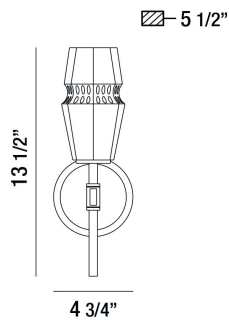

GLADSTONE, WALL MOUNT

PRODUCT DETAILS

No.	:	35936-015
Product Color	:	ANTIQUE BRASS/BLACK
Product Material	:	METAL
Shade / Accent Colour	:	CLEAR
Shade / Accent Material	:	GLASS
Width	:	4.75"
Height	:	13.5"
Ext	:	5.5"
Weight	:	3.2lbs

LIGHT SOURCE DETAILS

Number of Bulbs	:	1
Light Source	:	Incandescent
Light Source Type	:	B10
Input Voltage	:	120V
Bulb Voltage	:	120V
Socket Type	:	E12
Wattage	:	60W
Total Wattage	:	60W
Bulb Included	:	No
Dimmable	:	Yes

Options Available

ITEM NO.	FINISH	SHADE
35936-015	ANTIQU BRASS/BLACK	CLEAR

TECHNICAL DETAILS

Mounting	:	Up
Location	:	DRY
Approval	:	

PROJECT INFORMATION

 Job Name: Date: Type:

 Comments: