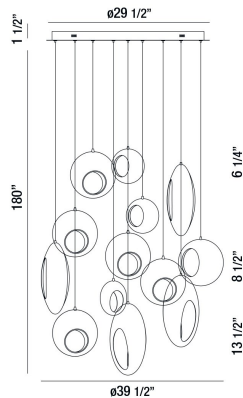

ARLINGTON, 40" ROUND CHANDELIER

PRODUCT DETAILS

No.	:	35910-015
Product Color	:	BLACKENED CHROME
Product Material	:	METAL
Shade / Accent Colour	:	BLACKENED CHROME/GOLD
Shade / Accent Material	:	METAL ORBS
Diameter	:	39.5"
Height	:	13.5"
Overall Height	:	195"
Weight	:	42.1lbs

LIGHT SOURCE DETAILS

Light Source Type	:	INTEGRATED LED
Input Voltage	:	120V
Bulb Voltage	:	120V
Socket Type	:	LED
Total Wattage	:	39W
Total Lumen	:	2080lm
Kelvin	:	3000K
CRI	:	80+
Dimmable	:	Yes

OPTIONS AVAILABLE

ITEM NO.	FINISH	SHADE
35910-015	BLACKENED CHROME	BLACKENED CHROME/GOLD

TECHNICAL DETAILS

Hanging Support Type	:	WIRE
Hanging Support Length	:	180"
Canopy / Backplate Height	:	1.5"
Canopy / Backplate Dia.	:	29.5"
Location	:	DRY
Approval	:	