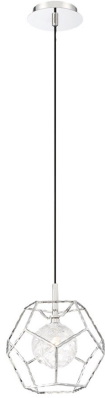

NORWAY, 11" ROUND PENDANT

PRODUCT DETAILS

No.	:	35902-010
Product Color	:	CHROME
Product Material	:	METAL
Shade / Accent Colour	:	CLEAR
Shade / Accent Material	:	HAND MADE ICE GLASS
Diameter	:	10.75"
Height	:	11"
Overall Height	:	84"
Weight	:	4.4lbs

LIGHT SOURCE DETAILS

Number of Bulbs	:	1
Light Source	:	LED
Light Source Type	:	G9 LED
Input Voltage	:	120V
Bulb Voltage	:	120V
Socket Type	:	LED
Wattage	:	5W
Total Wattage	:	5W
Initial Lumens	:	250lm
Kelvin	:	3000K
CRI	:	80+
Bulb Included	:	No
Dimmable	:	Yes

OPTIONS AVAILABLE

ITEM NO.	FINISH	SHADE
35902-010	CHROME	CLEAR

TECHNICAL DETAILS

Hanging Support Type	:	WIRE
Hanging Support Length	:	72"
Canopy / Backplate Height	:	1"
Canopy / Backplate Dia.	:	5.5"
Location	:	DRY
Approval	:	