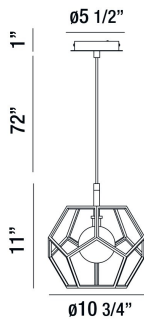

NORWAY, 11" ROUND PENDANT

PRODUCT DETAILS

No.	:	35902-010
Product Color	:	CHROME
Product Material	:	METAL
Shade / Accent Colour	:	CLEAR
Shade / Accent Material	:	HAND MADE ICE GLASS
Diameter	:	10.75"
Height	:	11"
Overall Height	:	84"
Weight	:	4.4lbs

LIGHT SOURCE DETAILS

Number of Bulbs	:	1
Light Source	:	LED
Light Source Type	:	G9 LED
Input Voltage	:	120V
Bulb Voltage	:	120V
Socket Type	:	LED
Wattage	:	5W
Total Wattage	:	5W
Initial Lumens	:	250lm
Kelvin	:	3000K
CRI	:	80+
Bulb Included	:	No
Dimmable	:	Yes

OPTIONS AVAILABLE

ITEM NO.	FINISH	SHADE
35902-010	CHROME	CLEAR

TECHNICAL DETAILS

Hanging Support Type	:	WIRE
Hanging Support Length	:	72"
Canopy / Backplate Height	:	1"
Canopy / Backplate Dia.	:	5.5"
Location	:	DRY
Approval	:	