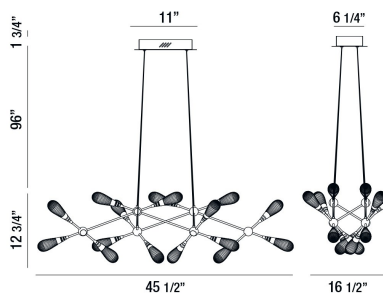

MANNING, 46" OVAL CHANDELIER

PRODUCT DETAILS

No.	:	35735-014
Product Color	:	CHROME
Product Material	:	METAL
Shade / Accent Colour	:	CLEAR
Shade / Accent Material	:	SUGAR GLASS
Length	:	45.5"
Width	:	16.25"
Height	:	12.75"
Overall Height	:	110.5"
Weight	:	17.6lbs

LIGHT SOURCE DETAILS

Light Source Type	:	INTEGRATED LED
Input Voltage	:	120V
Bulb Voltage	:	120V
Total Wattage	:	46W
Total Lumen	:	2300lm
Kelvin	:	3000K
CRI	:	90+
Dimmable	:	Yes

Options Available

ITEM NO.	FINISH	SHADE
35735-014	CHROME	CLEAR

TECHNICAL DETAILS

Hanging Support Type	:	AIRCRAFT CABLE
Hanging Support Length	:	96"
Canopy / Backplate Length	:	11"
Canopy / Backplate Height	:	1.75"
Canopy / Backplate Width	:	6.25"
Location	:	DRY
Approval	:	