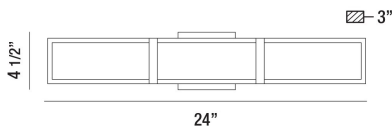

GERRARD, WALL MOUNT

PRODUCT DETAILS

No.	:	35712-015
Product Color	:	CHROME
Product Material	:	METAL
Shade / Accent Colour	:	OPAL WHITE
Shade / Accent Material	:	ACRYLIC
Width	:	24"
Height	:	4.5"
Ext	:	3"
Weight	:	4.4lbs

LIGHT SOURCE DETAILS

Light Source Type	:	INTEGRATED LED
Input Voltage	:	120V
Bulb Voltage	:	120V
Total Wattage	:	28W
Total Lumen	:	2240lm
Kelvin	:	3000K
CRI	:	90+
Dimmable	:	Yes

Options Available

ITEM NO.	FINISH	SHADE
35712-015	CHROME	OPAL WHITE

TECHNICAL DETAILS

Canopy / Backplate Length	:	4.5"
Canopy / Backplate Height	:	0.75"
Canopy / Backplate Width	:	4.5"
Mounting	:	Up or Down
Location	:	DAMP
Approval	:	

PROJECT INFORMATION

 Job Name: Date: Type: