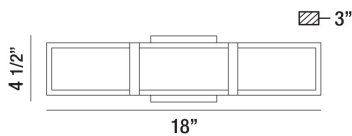

GERRARD, WALL MOUNT

PRODUCT DETAILS

No.	:	35711-018
Product Color	:	CHROME
Product Material	:	METAL
Shade / Accent Colour	:	OPAL WHITE
Shade / Accent Material	:	ACRYLIC
Width	:	18"
Height	:	4.5"
Ext	:	3"
Weight	:	3.4lbs

LIGHT SOURCE DETAILS

Light Source Type	:	INTEGRATED LED
Input Voltage	:	120V
Bulb Voltage	:	120V
Total Wattage	:	20W
Total Lumen	:	1600lm
Kelvin	:	3000K
CRI	:	90+
Dimmable	:	Yes

Options Available

ITEM NO.	FINISH	SHADE
35711-018	CHROME	OPAL WHITE

TECHNICAL DETAILS

Canopy / Backplate Length	:	4.5"
Canopy / Backplate Height	:	0.75"
Canopy / Backplate Width	:	4.5"
Mounting	:	Up or Down
Location	:	DAMP
Approval	:	

PROJECT INFORMATION

 Job Name: Date: Type: