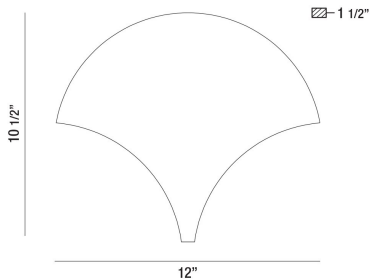

CARLAW, WALL MOUNT

PRODUCT DETAILS

No.	:	35708-025
Product Color	:	BLACK
Product Material	:	METAL
Shade / Accent Colour	:	WHITE
Shade / Accent Material	:	ACRYLIC
Width	:	12"
Height	:	10.5"
Ext	:	1.5"
Weight	:	2.9lbs

TECHNICAL DETAILS

Canopy / Backplate Length	:	12"
Canopy / Backplate Width	:	10.44"
Mounting	:	Up or Down
Location	:	DRY
Approval	:	

PROJECT INFORMATION

Job Name: Date: Type:

Comments: