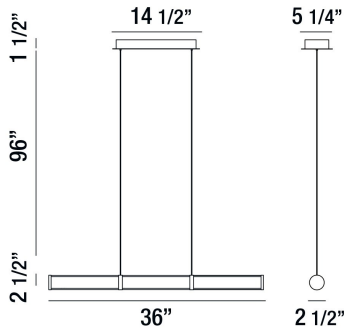

PROJECT INFORMATION

Job Name: Date: Type:

Comments: