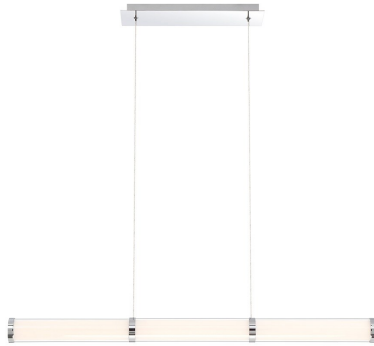

## SHAW, 36" LINEAR CHANDELIER

### PRODUCT DETAILS

No.	:	35683-018
Product Color	:	CHROME
Product Material	:	METAL
Shade / Accent Colour	:	OPAL WHITE/CLEAR
Shade / Accent Material	:	ACRYLIC
Length	:	36"
Width	:	2.5"
Height	:	2.5"
Overall Height	:	100"
Weight	:	5.7lbs

### TECHNICAL DETAILS

Hanging Support Type	:	AIRCRAFT CABLE
Hanging Support Length	:	96"
Canopy / Backplate Length	:	14.5"
Canopy / Backplate Height	:	1.5"
Canopy / Backplate Width	:	5.25"
Location	:	DRY
Approval	:	

### Options Available

ITEM NO.	FINISH	SHADE
35683-018	CHROME	OPAL WHITE/CLEAR