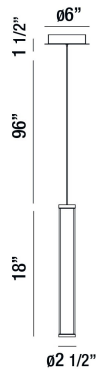

## SHAW, 3" ROUND PENDANT

### PRODUCT DETAILS

No.	:	35682-011
Product Color	:	CHROME
Product Material	:	METAL
Shade / Accent Colour	:	OPAL WHITE/CLEAR
Shade / Accent Material	:	ACRYLIC
Diameter	:	2.5"
Height	:	18"
Overall Height	:	115.5"
Weight	:	2.2lbs

### LIGHT SOURCE DETAILS

Light Source Type	:	INTEGRATED LED
Input Voltage	:	120V
Bulb Voltage	:	120V
Total Wattage	:	20W
Total Lumen	:	1600lm
Kelvin	:	3000K
CRI	:	90+
Dimmable	:	Yes

### TECHNICAL DETAILS

Hanging Support Type	:	WIRE
Hanging Support Length	:	96"
Canopy / Backplate Height	:	1.5"
Canopy / Backplate Dia.	:	6"
Location	:	DRY
Approval	:	