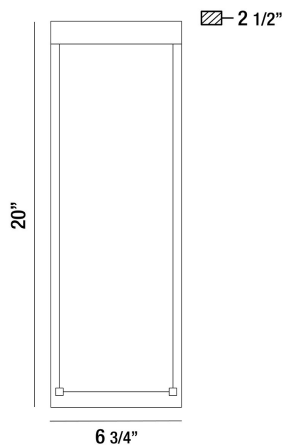

35888, LARGE OUTDOOR LED SURFACE MOUNT

PRODUCT DETAILS

No.	:	35888-017
Product Color	:	BLACK
Shade / Accent Colour	:	CLEAR SEEDED CRYSTAL GLASS
Width	:	6.75"
Height	:	20"
Ext	:	2.625"
Weight	:	4.8lbs

LIGHT SOURCE DETAILS

Light Source Type	:	INTEGRATED LED
Input Voltage	:	120V
Bulb Voltage	:	120V
Socket Type	:	LED
Total Wattage	:	10W
Total Lumen	:	600lm
Kelvin	:	3000K
CRI	:	90
Dimmable	:	Yes

Options Available

ITEM NO.	FINISH	SHADE
35888-017	BLACK	CLEAR SEEDED CRYSTAL GLASS
35888-024	BRUSHED SILVER	CLEAR SEEDED CRYSTAL GLASS

TECHNICAL DETAILS

Canopy / Backplate Length	:	20"
Canopy / Backplate Height	:	20"
Canopy / Backplate Width	:	6.75"
IP Rating	:	44
Location	:	WET
Approval	:	
Title 24	:	Yes

PROJECT INFORMATION

 Job Name: Date: Type: