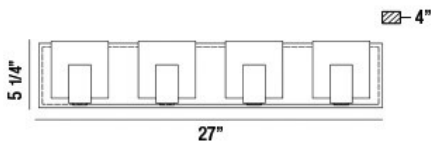

CANMORE, 4-LIGHT LED BATHBAR

PRODUCT DETAILS

No.	:	34144-015
Product Color	:	CHROME
Product Material	:	METAL
Shade / Accent Colour	:	FROSTED
Shade / Accent Material	:	ACRYLIC
Width	:	27"
Height	:	5.25"
Ext	:	4"
Weight	:	5lbs

LIGHT SOURCE DETAILS

Light Source Type	:	INTEGRATED LED
Input Voltage	:	120V
Bulb Voltage	:	120V
Total Wattage	:	32W
Total Lumen	:	2700lm
Kelvin	:	3000K
CRI	:	90+
Dimmable	:	Yes

Options Available

ITEM NO.	FINISH	SHADE
34144-015	CHROME	FROSTED
34144-024	BLACK	FROSTED

TECHNICAL DETAILS

Canopy / Backplate Length	:	27"
Canopy / Backplate Height	:	1.25"
Canopy / Backplate Width	:	5"
Location	:	DAMP
Approval	:	

PROJECT INFORMATION

 Job Name: Date: Type:

 Comments: