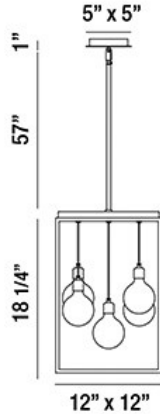

ZARINA, 12" SQUARE CHANDELIER

PRODUCT DETAILS

No.	:	34057-018
Product Color	:	BRONZE
Product Material	:	METAL
Shade / Accent Colour	:	CLEAR
Shade / Accent Material	:	GLASS GLOBE
Length	:	12"
Width	:	12"
Height	:	18.25"
Overall Height	:	76.25"
Weight	:	11.4lbs

LIGHT SOURCE DETAILS

Light Source Type	:	INTEGRATED LED
Input Voltage	:	120V
Bulb Voltage	:	120V
Socket Type	:	LED
Total Wattage	:	9W
Total Lumen	:	530lm
Kelvin	:	3000K
CRI	:	80+
Dimmable	:	Yes

OPTIONS AVAILABLE

ITEM NO.	FINISH	SHADE
34057-018	BRONZE	CLEAR

TECHNICAL DETAILS

Hanging Support Type	:	ROD
Hanging Support Length	:	57"
Rods Included	:	3"+6"+12"+18"+18"
Canopy / Backplate Length	:	5"
Canopy / Backplate Height	:	1"
Canopy / Backplate Width	:	5"
Location	:	DRY
Approval	:	