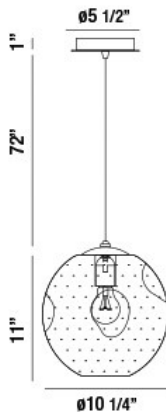

DELLA, 10" ROUND PENDANT

PRODUCT DETAILS

No.	:	34036-013
Product Color	:	CHROME
Product Material	:	METAL
Shade / Accent Colour	:	PINK
Shade / Accent Material	:	DIMPLED GLASS
Diameter	:	10.25"
Height	:	11"
Overall Height	:	84"
Weight	:	4.4lbs

LIGHT SOURCE DETAILS

Number of Bulbs	:	1
Light Source	:	Incandescent
Light Source Type	:	A19
Input Voltage	:	120V
Bulb Voltage	:	120V
Socket Type	:	E26
Wattage	:	40W
Total Wattage	:	40W
Bulb Included	:	No
Dimmable	:	Yes

Options Available

ITEM NO.	FINISH	SHADE
34036-013	CHROME	PINK
34036-020	CHROME	SMOKE
34036-037	CHROME	GREEN

TECHNICAL DETAILS

Hanging Support Type	:	WIRE
Hanging Support Length	:	72"
Canopy / Backplate Height	:	1"
Canopy / Backplate Dia.	:	5.5"
Location	:	DRY
Approval	:	