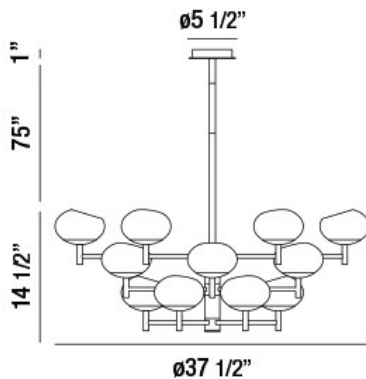

## BURLINGTON, 38" ROUND CHANDELIER

### PRODUCT DETAILS

No.	:	34046-012
Product Color	:	CHROME
Product Material	:	METAL
Shade / Accent Colour	:	OPAL WHITE
Shade / Accent Material	:	BLOWN GLASS
Diameter	:	37.5"
Height	:	14.5"
Overall Height	:	90.5"
Weight	:	30lbs

### TECHNICAL DETAILS

Hanging Support Type	:	ROD
Hanging Support Length	:	75"
Rods Included	:	3"+6"+12"+18"+18"+18"
Canopy / Backplate Height	:	1"
Canopy / Backplate Dia.	:	5.5"
Location	:	DRY
Approval	:	