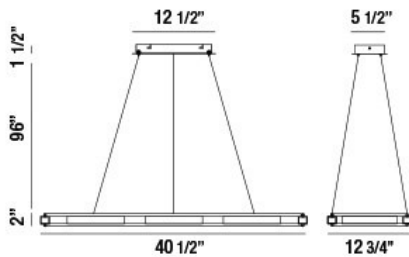

FANTON, 41" RECTANGULAR CHANDELIER

PRODUCT DETAILS

No.	:	34104-019
Product Color	:	CHROME
Product Material	:	METAL
Shade / Accent Colour	:	FROSTED
Shade / Accent Material	:	ACRYLIC
Length	:	40.5"
Width	:	12.75"
Height	:	2"
Overall Height	:	99.5"
Weight	:	8.8lbs

LIGHT SOURCE DETAILS

Light Source Type	:	INTEGRATED LED
Input Voltage	:	120V
Bulb Voltage	:	24V
Total Wattage	:	52W
Total Lumen	:	5200lm
Kelvin	:	3000K
CRI	:	90+
Dimmable	:	Yes

Options Available

ITEM NO.	FINISH	SHADE
34104-019	CHROME	FROSTED

TECHNICAL DETAILS

Hanging Support Type	:	AIRCRAFT CABLE
Hanging Support Length	:	96"
Canopy / Backplate Length	:	12.5"
Canopy / Backplate Height	:	5.5"
Canopy / Backplate Width	:	1.5"
Location	:	DRY
Approval	:	