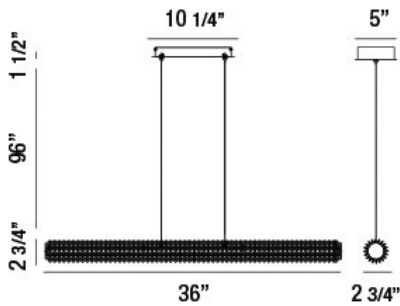

SASSI, 36" LINEAR CHANDELIER

PRODUCT DETAILS

No.	:	34154-014
Product Color	:	CHROME
Product Material	:	METAL
Shade / Accent Colour	:	CLEAR
Shade / Accent Material	:	CRYSTAL
Length	:	36"
Width	:	2.75"
Height	:	2.75"
Overall Height	:	100.25"
Weight	:	8.8lbs

LIGHT SOURCE DETAILS

Light Source Type	:	INTEGRATED LED
Input Voltage	:	120V
Bulb Voltage	:	120V
Total Wattage	:	30W
Total Lumen	:	2700lm
Kelvin	:	3000K
CRI	:	90+
Dimmable	:	Yes

Options Available

ITEM NO.	FINISH	SHADE
34154-014	CHROME	CLEAR

TECHNICAL DETAILS

Hanging Support Type	:	AIRCRAFT CABLE
Hanging Support Length	:	96"
Canopy / Backplate Length	:	10.25"
Canopy / Backplate Height	:	1.5"
Canopy / Backplate Width	:	5"
Location	:	DRY
Approval	:	