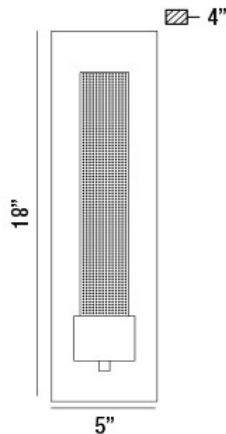

SOLATO, LED OUTDOOR WALL SCONCE

PRODUCT DETAILS

No.	:	33689-012
Product Color	:	BLACK
Shade / Accent Colour	:	SEEDED GLASS
Width	:	5"
Height	:	18"
Ext	:	4"
Weight	:	5.7lbs

LIGHT SOURCE DETAILS

Light Source Type	:	INTEGRATED LED
Input Voltage	:	120V
Bulb Voltage	:	120V
Socket Type	:	LED
Total Wattage	:	7.5W
Total Lumen	:	600lm
Kelvin	:	3000K
CRI	:	90+
Dimmable	:	Yes

Options Available

ITEM NO.	FINISH	SHADE
33689-012	BLACK	SEEDED GLASS

TECHNICAL DETAILS

Canopy / Backplate Length	:	18"
Canopy / Backplate Height	:	0.75"
Canopy / Backplate Width	:	5"
Driver	:	ZEGA
IP Rating	:	54
Location	:	WET
Approval	:	
Title 24	:	Yes