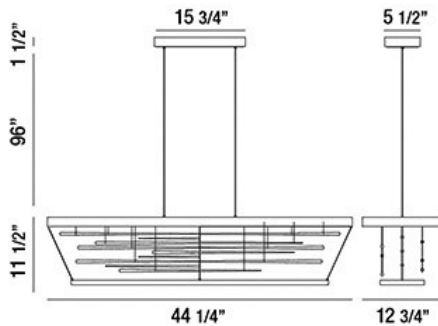

BOBINA, 44" OVAL CHANDELIER

PRODUCT DETAILS

No.	:	34060-018
Product Color	:	BRONZE
Product Material	:	METAL
Shade / Accent Colour	:	WOOD
Shade / Accent Material	:	NATURAL BAMBOO
Length	:	44.25"
Width	:	12.75"
Height	:	11.5"
Overall Height	:	109"
Weight	:	13.4lbs

LIGHT SOURCE DETAILS

Light Source Type	:	INTEGRATED LED
Input Voltage	:	120V
Bulb Voltage	:	120V
Total Wattage	:	64W
Total Lumen	:	3550lm
Kelvin	:	3000K
CRI	:	80+
Dimmable	:	Yes

Options Available

ITEM NO.	FINISH	SHADE
34060-018	BRONZE	WOOD

TECHNICAL DETAILS

Hanging Support Type	:	AIRCRAFT CABLE
Hanging Support Length	:	96"
Canopy / Backplate Length	:	15.75"
Canopy / Backplate Height	:	1.5"
Canopy / Backplate Width	:	5.5"
Location	:	DRY
Approval	:	