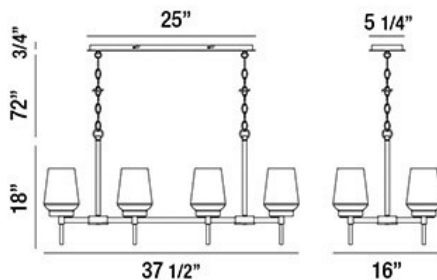

MANCHESTER, 38" LINEAR CHANDELIER

PRODUCT DETAILS

No.	:	34095-010
Product Color	:	BRASS
Product Material	:	METAL
Shade / Accent Colour	:	CLEAR/OPAL WHITE
Shade / Accent Material	:	GLASS
Length	:	37.5"
Width	:	16"
Height	:	18"
Overall Height	:	90.75"
Weight	:	22.1lbs

Options Available

ITEM NO.	FINISH	SHADE
34095-010	BRASS	CLEAR/OPAL WHITE
34095-027	SATIN NICKEL	CLEAR/OPAL WHITE

TECHNICAL DETAILS

Hanging Support Type	:	CHAIN
Hanging Support Length	:	72"
Canopy / Backplate Length	:	25"
Canopy / Backplate Height	:	0.75"
Canopy / Backplate Width	:	5.25"
Location	:	DRY
Approval	:	