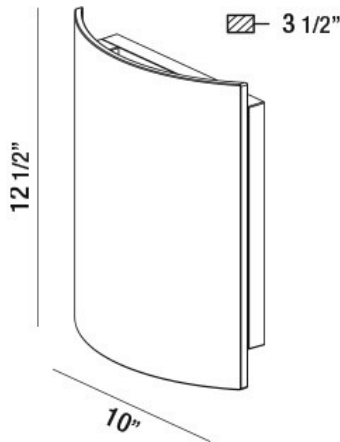

34174, OUTDOOR LED WALL MOUNT

PRODUCT DETAILS

No.	:	34174-029
Product Color	:	GRAPHITE GREY
Width	:	10"
Height	:	12.5"
Ext	:	3.5"
Weight	:	4.2lbs

LIGHT SOURCE DETAILS

Light Source Type	:	INTEGRATED LED
Input Voltage	:	120V
Bulb Voltage	:	120V
Socket Type	:	LED
Total Wattage	:	18W
Total Lumen	:	420lm
Kelvin	:	3000K
CRI	:	80+

Options Available

ITEM NO.	FINISH	SHADE
34174-012	MARINE GREY	
34174-029	GRAPHITE GREY	

TECHNICAL DETAILS

IP Rating	:	54
Location	:	WET
Approval	:	
Title 24	:	Yes

PROJECT INFORMATION

Job Name: Date: Type:

Comments: