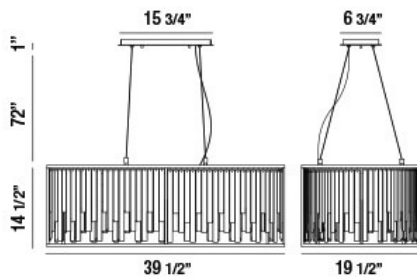

### PRODUCT DETAILS

No.	:	34078-013
Product Color	:	CHROME
Product Material	:	METAL
Shade / Accent Colour	:	CLEAR
Shade / Accent Material	:	CRYSTAL
Length	:	39.5"
Width	:	19.5"
Height	:	14.5"
Overall Height	:	195.5"
Weight	:	58lbs

### TECHNICAL DETAILS

Hanging Support Type	:	AIRCRAFT CABLE
Hanging Support Length	:	180"
Canopy / Backplate Length	:	15.75"
Canopy / Backplate Height	:	1"
Canopy / Backplate Width	:	6.75"
Location	:	DRY
Approval	:	