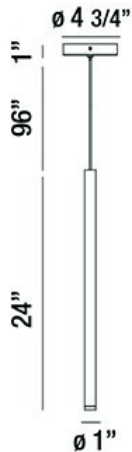

### PRODUCT DETAILS

No.	:	34165-010
Product Color	:	SATIN NICKEL
Product Material	:	METAL
Shade / Accent Colour	:	SATIN NICKEL
Shade / Accent Material	:	METAL TUBES
Diameter	:	1"
Height	:	24"
Overall Height	:	121"
Weight	:	1.6lbs

### LIGHT SOURCE DETAILS

Light Source Type	:	INTEGRATED LED
Input Voltage	:	120V
Bulb Voltage	:	120V
Total Wattage	:	3W
Total Lumen	:	250lm
Kelvin	:	3000K
CRI	:	90+
Dimmable	:	No

### TECHNICAL DETAILS

Hanging Support Type	:	WIRE
Hanging Support Length	:	96"
Canopy / Backplate Height	:	1"
Canopy / Backplate Dia.	:	4.75"
Location	:	DRY
Approval	:	