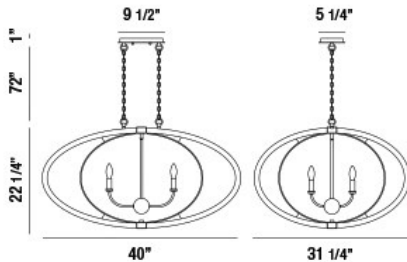

AMHERST, 40" OVAL CHANDELIER

PRODUCT DETAILS

No.	:	33708-010
Product Color	:	POLISHED NICKEL
Product Material	:	METAL
Length	:	40"
Width	:	31.25"
Height	:	22.25"
Overall Height	:	95.25"
Weight	:	18lbs

LIGHT SOURCE DETAILS

ITEM NO.	FINISH	SHADE
33708-010	POLISHED NICKEL	

TECHNICAL DETAILS

Hanging Support Type	:	CHAIN
Hanging Support Length	:	72"
Canopy / Backplate Length	:	9.5"
Canopy / Backplate Height	:	1"
Canopy / Backplate Width	:	5.25"
Location	:	DRY
Approval	:	