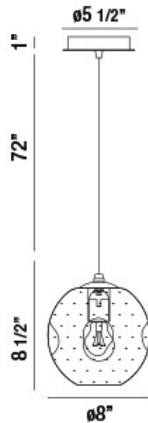

DELLA, 8" ROUND PENDANT

Options Available

ITEM NO.	FINISH	SHADE
34035-016	CHROME	PINK
34035-023	CHROME	SMOKE
34035-030	CHROME	GREEN

PRODUCT DETAILS

No.	:	34035-016
Product Color	:	CHROME
Product Material	:	METAL
Shade / Accent Colour	:	PINK
Shade / Accent Material	:	DIMPLED GLASS
Diameter	:	8"
Height	:	8.5"
Overall Height	:	81.5"
Weight	:	3.8lbs

LIGHT SOURCE DETAILS

Number of Bulbs	:	1
Light Source	:	Incandescent
Light Source Type	:	A19
Input Voltage	:	120V
Bulb Voltage	:	120V
Socket Type	:	E26
Wattage	:	40W
Total Wattage	:	40W
Bulb Included	:	No
Dimmable	:	Yes

TECHNICAL DETAILS

Hanging Support Type	:	WIRE
Hanging Support Length	:	72"
Canopy / Backplate Height	:	1"
Canopy / Backplate Dia.	:	5.5"
Location	:	DRY
Approval	:	

PROJECT INFORMATION

Job Name: Date: Type: