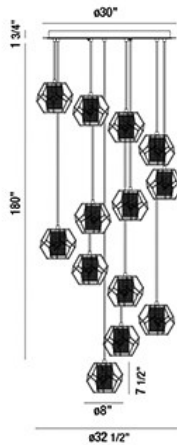

BETTINO, 33" ROUND CHANDELIER

PRODUCT DETAILS

No.	:	33703-015
Product Color	:	BLACK
Product Material	:	METAL
Shade / Accent Colour	:	BLACK/BRASS
Shade / Accent Material	:	METAL CAGE
Diameter	:	32.5"
Height	:	7.5"
Overall Height	:	189.25"
Weight	:	37.5lbs

LIGHT SOURCE DETAILS

Number of Bulbs	:	13
Light Source	:	Incandescent
Light Source Type	:	B10
Input Voltage	:	120V
Bulb Voltage	:	120V
Socket Type	:	E12
Wattage	:	60W
Total Wattage	:	780W
Bulb Included	:	No
Dimmable	:	Yes

Options Available

ITEM NO.	FINISH	SHADE
33703-015	BLACK	BLACK/BRASS

TECHNICAL DETAILS

Hanging Support Type	:	WIRE
Hanging Support Length	:	180"
Canopy / Backplate Height	:	1.75"
Canopy / Backplate Dia.	:	30"
Location	:	DRY
Approval	:	