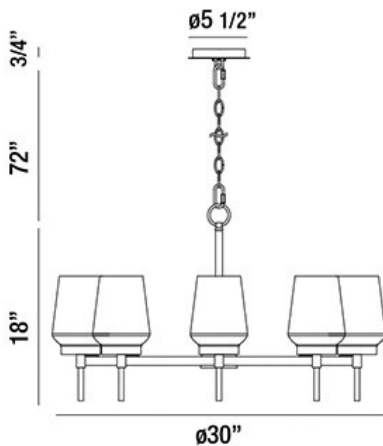

MANCHESTER, 30" ROUND CHANDELIER

Options Available

ITEM NO.	FINISH	SHADE
34094-013	BRASS	CLEAR/OPAL WHITE
34094-020	SATIN NICKEL	CLEAR/OPAL WHITE

PRODUCT DETAILS

No.	:	34094-013
Product Color	:	BRASS
Product Material	:	METAL
Shade / Accent Colour	:	CLEAR/OPAL WHITE
Shade / Accent Material	:	GLASS
Diameter	:	30"
Height	:	18"
Overall Height	:	90.75"
Weight	:	17.6lbs

TECHNICAL DETAILS

Hanging Support Type	:	CHAIN
Hanging Support Length	:	72"
Canopy / Backplate Height	:	0.75"
Canopy / Backplate Dia.	:	5.5"
Location	:	DRY
Approval	:	

PROJECT INFORMATION

Job Name: Date: Type: