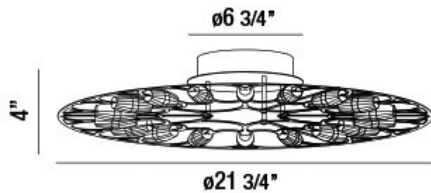

ROTOLO, WALL MOUNT

PRODUCT DETAILS

| | | |
|------------------|---|-----------|
| No. | : | 34067-017 |
| Product Color | : | CHROME |
| Product Material | : | METAL |
| Diameter | : | 21.75" |
| Height | : | 4" |
| Weight | : | 2.3lbs |

LIGHT SOURCE DETAILS

| | | |
|-------------------|---|----------------|
| Light Source Type | : | INTEGRATED LED |
| Input Voltage | : | 120V |
| Bulb Voltage | : | 120V |
| Total Wattage | : | 18W |
| Total Lumen | : | 1440lm |
| Kelvin | : | 3000K |
| CRI | : | 90+ |
| Dimmable | : | Yes |

Options Available

| ITEM NO. | FINISH | SHADE |
|-----------|--------|-------|
| 34067-017 | CHROME | |

TECHNICAL DETAILS

| | | |
|---------------------------|---|--|
| Canopy / Backplate Height | : | 1.5" |
| Canopy / Backplate Dia. | : | 6.75" |
| Location | : | DRY |
| Approval | : |  |