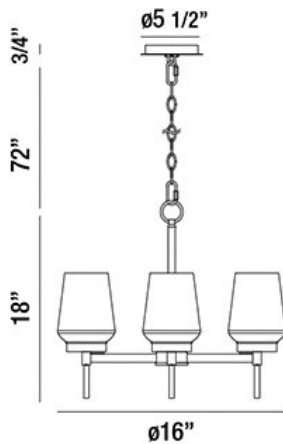

MANCHESTER, 4 LIGHT CHANDELIER

Options Available

ITEM NO.	FINISH	SHADE
34093-016	BRASS	CLEAR/OPAL WHITE
34093-023	SATIN NICKEL	CLEAR/OPAL WHITE

PRODUCT DETAILS

No.	:	34093-016
Product Color	:	BRASS
Product Material	:	METAL
Shade / Accent Colour	:	CLEAR/OPAL WHITE
Shade / Accent Material	:	GLASS
Diameter	:	16"
Height	:	18"
Overall Height	:	90.75"
Weight	:	9.4lbs

LIGHT SOURCE DETAILS

Number of Bulbs	:	4
Light Source	:	Incandescent
Light Source Type	:	A19
Input Voltage	:	120V
Bulb Voltage	:	120V
Socket Type	:	E26
Wattage	:	60W
Total Wattage	:	240W
Bulb Included	:	No
Dimmable	:	Yes

TECHNICAL DETAILS

Hanging Support Type	:	CHAIN
Hanging Support Length	:	72"
Canopy / Backplate Height	:	0.75"
Canopy / Backplate Dia.	:	5.5"
Location	:	DRY
Approval	:	

PROJECT INFORMATION

Job Name: Date: Type: