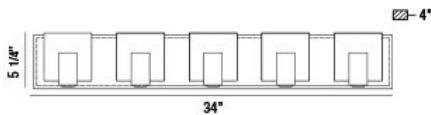

CANMORE, 5-LIGHT LED BATHBAR

PRODUCT DETAILS

No.	:	34145-012
Product Color	:	CHROME
Product Material	:	METAL
Shade / Accent Colour	:	FROSTED
Shade / Accent Material	:	ACRYLIC
Width	:	34"
Height	:	5.25"
Ext	:	4"
Weight	:	7.5lbs

TECHNICAL DETAILS

Canopy / Backplate Length	:	34"
Canopy / Backplate Height	:	1.25"
Canopy / Backplate Width	:	5"
Location	:	DAMP
Approval	:	

PROJECT INFORMATION

 Job Name: Date: Type:

 Comments: