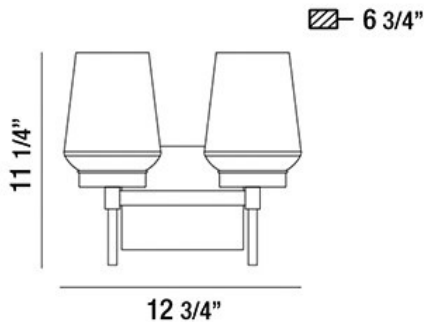

### PRODUCT DETAILS

No.	:	34092-019
Product Color	:	BRASS
Product Material	:	METAL
Shade / Accent Colour	:	CLEAR/OPAL WHITE
Shade / Accent Material	:	GLASS
Width	:	12.75"
Height	:	11.25"
Ext	:	6.75"
Weight	:	3.8lbs

### TECHNICAL DETAILS

Canopy / Backplate Length	:	6.5"
Canopy / Backplate Height	:	5.5"
Mounting	:	Up
Location	:	DAMP
Approval	:	