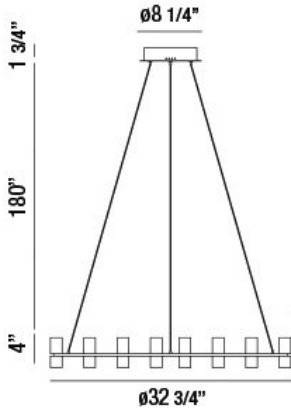

NETTO, 33" ROUND CHANDELIER

PRODUCT DETAILS

No.	:	33725-017
Product Color	:	CHROME
Product Material	:	METAL
Shade / Accent Colour	:	CLEAR
Shade / Accent Material	:	ACRYLIC
Diameter	:	32.75"
Height	:	4"
Overall Height	:	185.75"
Weight	:	8.3lbs

LIGHT SOURCE DETAILS

Light Source Type	:	INTEGRATED LED
Input Voltage	:	120V
Bulb Voltage	:	120V
Total Wattage	:	48W
Total Lumen	:	3600lm
Kelvin	:	3000K
CRI	:	90+
Dimmable	:	Yes

Options Available

ITEM NO.	FINISH	SHADE
33725-017	CHROME	CLEAR

TECHNICAL DETAILS

Hanging Support Type	:	AIRCRAFT CABLE
Hanging Support Length	:	180"
Canopy / Backplate Height	:	1.75"
Canopy / Backplate Dia.	:	8.25"
Location	:	DRY
Approval	:	

PROJECT INFORMATION

 Job Name: Date: Type: