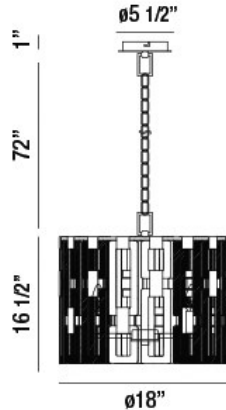

VIVIANA, 18" ROUND CHANDELIER

PRODUCT DETAILS

No.	:	33744-018
Product Color	:	CHROME
Product Material	:	METAL
Shade / Accent Colour	:	CLEAR
Shade / Accent Material	:	HAND PRESSED GLASS
Diameter	:	18"
Height	:	16.25"
Overall Height	:	89.5"
Weight	:	33lbs

LIGHT SOURCE DETAILS

Number of Bulbs	:	4
Light Source	:	Incandescent
Light Source Type	:	B10
Input Voltage	:	120V
Bulb Voltage	:	120V
Socket Type	:	E12
Wattage	:	40W
Total Wattage	:	160W
Bulb Included	:	No
Dimmable	:	Yes

OPTIONS AVAILABLE

ITEM NO.	FINISH	SHADE
33744-018	CHROME	CLEAR

TECHNICAL DETAILS

Hanging Support Type	:	CHAIN
Hanging Support Length	:	72"
Canopy / Backplate Height	:	1"
Canopy / Backplate Dia.	:	5.5"
Location	:	DRY
Approval	:	