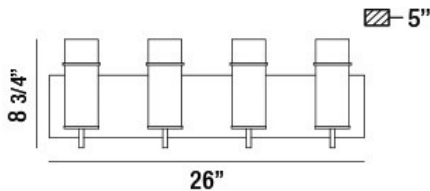

PISTA, 26" VANITY LIGHT

Options Available

ITEM NO.	FINISH	SHADE
34135-013	CHROME	CLEAR
34135-020	BRONZE	CLEAR
34135-039	BLACK	CLEAR
34135-047	GOLD	CLEAR

PRODUCT DETAILS

No.	:	34135-013
Product Color	:	CHROME
Product Material	:	METAL
Shade / Accent Colour	:	CLEAR
Shade / Accent Material	:	GLASS
Width	:	26"
Height	:	8.75"
Ext	:	5"
Weight	:	7.2lbs

TECHNICAL DETAILS

Canopy / Backplate Length	:	26"
Canopy / Backplate Height	:	1"
Canopy / Backplate Width	:	5"
Mounting	:	Up
Location	:	DAMP
Approval	:	

PROJECT INFORMATION

 Job Name: Date: Type:

 Comments: