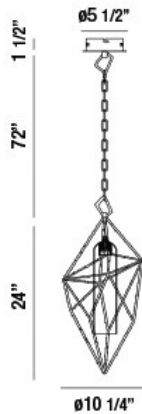

VERDINO, 10" ROUND PENDANT

PRODUCT DETAILS

No.	:	33758-015
Product Color	:	ROSE GOLD
Product Material	:	METAL
Shade / Accent Colour	:	CLEAR
Shade / Accent Material	:	TEXTURED GLASS
Diameter	:	10.25"
Height	:	24"
Overall Height	:	97.5"
Weight	:	7.7lbs

LIGHT SOURCE DETAILS

Light Source Type	:	INTEGRATED LED
Input Voltage	:	120V
Bulb Voltage	:	120V
Total Wattage	:	5W
Total Lumen	:	400lm
Kelvin	:	4000K
CRI	:	90+
Dimmable	:	Yes

Options Available

ITEM NO.	FINISH	SHADE
33758-015	ROSE GOLD	CLEAR

TECHNICAL DETAILS

Hanging Support Type	:	CHAIN
Hanging Support Length	:	72"
Canopy / Backplate Height	:	1.5"
Canopy / Backplate Dia.	:	5.5"
Location	:	DRY
Approval	:	

PROJECT INFORMATION

Job Name: Date: Type: