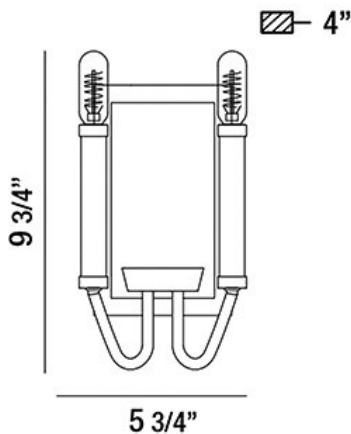

Options Available

ITEM NO.	FINISH	SHADE
34069-011	BLACK	BLACK/BRASS