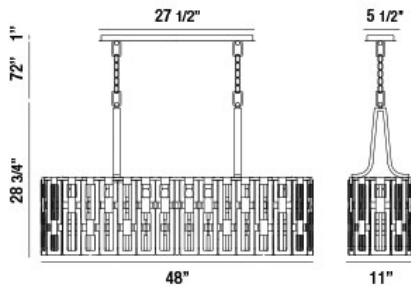

VIVIANA, 48" OVAL CHANDELIER

PRODUCT DETAILS

No.	:	33743-011
Product Color	:	CHROME
Product Material	:	METAL
Shade / Accent Colour	:	CLEAR
Shade / Accent Material	:	HAND PRESSED GLASS
Length	:	48"
Width	:	11"
Height	:	28.75"
Overall Height	:	101.75"
Weight	:	68.2lbs

OPTIONS AVAILABLE

ITEM NO.	FINISH	SHADE
33743-011	CHROME	CLEAR

TECHNICAL DETAILS

Hanging Support Type	:	CHAIN
Hanging Support Length	:	72"
Canopy / Backplate Length	:	27.5"
Canopy / Backplate Height	:	1"
Canopy / Backplate Width	:	5.5"
Location	:	DRY
Approval	:	