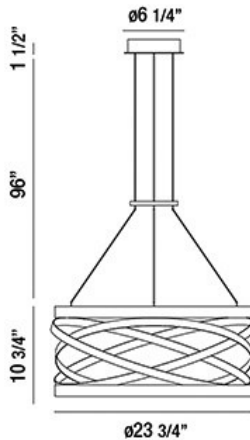

### PRODUCT DETAILS

No.	:	34063-019
Product Color	:	OIL RUBBED BRONZE
Product Material	:	METAL
Shade / Accent Colour	:	BRONZE
Shade / Accent Material	:	METAL BANDING
Diameter	:	23.75"
Height	:	10.75"
Overall Height	:	108.25"
Weight	:	14.1lbs

### TECHNICAL DETAILS

Hanging Support Type	:	AIRCRAFT CABLE
Hanging Support Length	:	96"
Canopy / Backplate Height	:	1.5"
Canopy / Backplate Dia.	:	6.25"
Location	:	DRY
Approval	:	