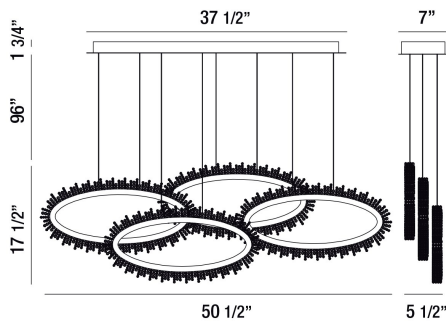

## SCOPPIA, 51" LINEAR CHANDELIER

### PRODUCT DETAILS

No.	:	33731-018
Product Color	:	CHROME
Product Material	:	METAL
Shade / Accent Colour	:	CLEAR
Shade / Accent Material	:	MULTIPLE FACET CRYSTAL BEADS
Length	:	50.5"
Width	:	5.5"
Height	:	17.5"
Overall Height	:	115.25"
Weight	:	19.8lbs

### LIGHT SOURCE DETAILS

Light Source Type	:	INTEGRATED LED
Input Voltage	:	120V
Bulb Voltage	:	120V
Socket Type	:	LED
Total Wattage	:	92W
Total Lumen	:	6300lm
Kelvin	:	3500K
CRI	:	90+
Dimmable	:	Yes

### TECHNICAL DETAILS

Hanging Support Type	:	AIRCRAFT CABLE
Hanging Support Length	:	96"
Canopy / Backplate Length	:	37.5"
Canopy / Backplate Height	:	1.75"
Canopy / Backplate Width	:	7"
Location	:	DRY
Approval	:	