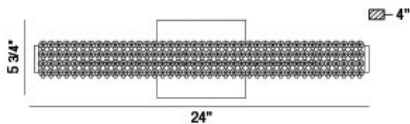

### PRODUCT DETAILS

No.	:	34157-015
Product Color	:	CHROME
Product Material	:	METAL
Shade / Accent Colour	:	CLEAR
Shade / Accent Material	:	CRYSTAL
Width	:	24"
Height	:	5.75"
Ext	:	4"
Weight	:	6lbs

### TECHNICAL DETAILS

Canopy / Backplate Length	:	6.5"
Canopy / Backplate Height	:	1.25"
Canopy / Backplate Width	:	6.5"
Mounting	:	Up or Down
Location	:	DAMP
Approval	:	 <small>UL</small>