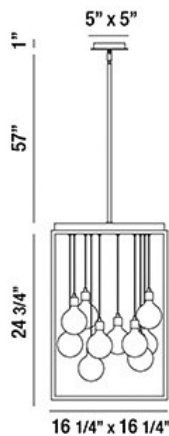

## ZARINA, 16" SQUARE CHANDELIER

### PRODUCT DETAILS

No.	:	34058-015
Product Color	:	BRONZE
Product Material	:	METAL
Shade / Accent Colour	:	CLEAR
Shade / Accent Material	:	GLASS GLOBE
Length	:	16.25"
Width	:	16.25"
Height	:	24.75"
Overall Height	:	82.75"
Weight	:	18.7lbs

### TECHNICAL DETAILS

Hanging Support Type	:	ROD
Hanging Support Length	:	57"
Rods Included	:	3"+6"+12"+18"+18"
Canopy / Backplate Length	:	5"
Canopy / Backplate Height	:	1"
Canopy / Backplate Width	:	5"
Location	:	DRY
Approval	:	