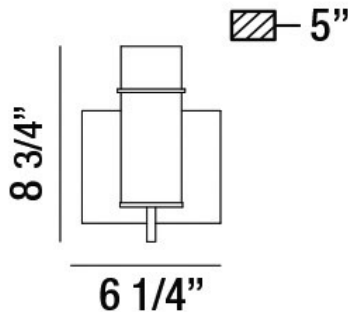

PISTA, 6" VANITY LIGHT

PRODUCT DETAILS

No.	:	34133-019
Product Color	:	CHROME
Product Material	:	METAL
Shade / Accent Colour	:	CLEAR
Shade / Accent Material	:	GLASS
Width	:	6.25"
Height	:	8.75"
Ext	:	5"
Weight	:	1.7lbs

Options Available

ITEM NO.	FINISH	SHADE
34133-019	CHROME	CLEAR
34133-026	BRONZE	CLEAR
34133-036	BLACK	CLEAR
34133-043	GOLD	CLEAR

TECHNICAL DETAILS

Canopy / Backplate Length	:	6.25"
Canopy / Backplate Height	:	1"
Canopy / Backplate Width	:	5"
Mounting	:	Up
Location	:	DAMP
Approval	:	