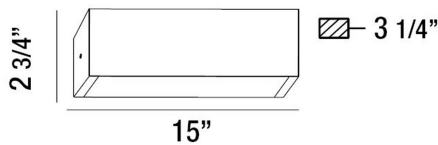

ANELLO, WALL MOUNT

PRODUCT DETAILS

No.	:	32121-018
Product Color	:	CHROME
Product Material	:	METAL
Shade / Accent Colour	:	FROSTED
Shade / Accent Material	:	GLASS
Width	:	15"
Height	:	2.75"
Ext	:	3.25"
Weight	:	11lbs

LIGHT SOURCE DETAILS

Light Source Type	:	INTEGRATED LED
Input Voltage	:	120V
Bulb Voltage	:	120V
Total Wattage	:	12W
Total Lumen	:	1200lm
Kelvin	:	3000K
CRI	:	80+
Dimmable	:	Yes

Options Available

ITEM NO.	FINISH	SHADE
32121-018	CHROME	FROSTED

TECHNICAL DETAILS

Mounting	:	Up or Down
Approval	:	

PROJECT INFORMATION

Job Name: Date: Type:

Comments: