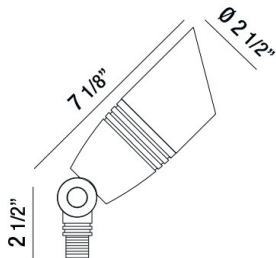

### PRODUCT DETAILS

No.	:	31973-014
Product Color	:	BRONZE
Length	:	7.125"
Diameter	:	2.5"
Height	:	2.5"
Weight	:	1.9lbs

### TECHNICAL DETAILS

IP Rating	:	65
Location	:	WET
Approval	:	
Title 24	:	Yes
Beam Angle	:	40