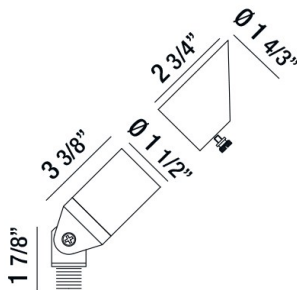

31951, SPOT LIGHT,1X3W,LED,SOLID BRASS

PRODUCT DETAILS

No.	:	31951-012
Product Color	:	BRONZE
Length	:	6.125"
Diameter	:	1.75"
Height	:	1.875"
Weight	:	0.9lbs

LIGHT SOURCE DETAILS

Light Source Type	:	INTEGRATED LED
Input Voltage	:	12V
Bulb Voltage	:	12V
Socket Type	:	LED
Total Wattage	:	3W
Total Lumen	:	120lm
Kelvin	:	2700K
CRI	:	80
Dimmable	:	No

Options Available

ITEM NO.	FINISH	SHADE
31951-012	BRONZE	

TECHNICAL DETAILS

IP Rating	:	65
Location	:	WET
Approval	:	
Title 24	:	Yes
Beam Angle	:	40

PROJECT INFORMATION

Job Name: Date: Type:

Comments: